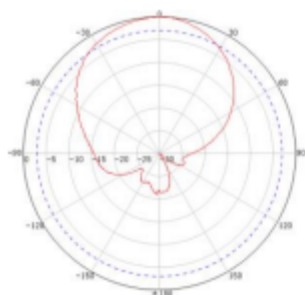

698-960/1710-2700MHz 7dBi Outdoor Panel Antenna

Model: SRFS-698/2700-7-65A-OD

Electrical Specifications

| Frequency Range | 698-960 MHz | 1710-2700 MHz |
|----------------------|-------------|---------------|
| Gain | 6.5 dBi | 9 dBi |
| VSWR | ≤1.8 | ≤1.5 |
| Polarization | Vertical | |
| Front to Back Ratio | ≥15 dB | |
| Horizontal Beamwidth | 65° | |
| Vertical Beamwidth | 55° | |
| Input Impedance | 50 Ω | |
| Max.Power | 50 W | |
| Lightning Protection | DC Ground | |

Mechanical Specifications

| | |
|-----------------------|-----------------|
| Connector | N-Female |
| Dimensions | 165×155×50 mm |
| Packing Size | 200×170×170 mm |
| Weight | 0.4 kg |
| Reflector Material | Aluminum |
| Radome Material | ABS |
| Rated Wind Velocity | 210 km/h |
| Operating Temperature | -40°C to +65 °C |
| Mounting Pole | Ø38-Ø52 mm |