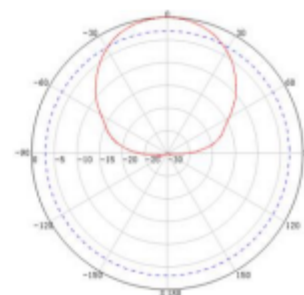

698-960/1710-2700MHz 7dBi Outdoor Panel Antenna

Model: SRFS-698/2700-7-65A-OD

Electrical Specifications

Frequency Range	698-960 MHz	1710-2700 MHz
Gain	6.5 dBi	9 dBi
VSWR	≤1.8	≤1.5
Polarization	Vertical	
Front to Back Ratio	≥15 dB	
Horizontal Beamwidth	65°	
Vertical Beamwidth	55°	
Input Impedance	50 Ω	
Max.Power	50 W	
Lightning Protection	DC Ground	

Mechanical Specifications

Connector	N-Female
Dimensions	165×155×50 mm
Packing Size	200×170×170 mm
Weight	0.4 kg
Reflector Material	Aluminum
Radome Material	ABS
Rated Wind Velocity	210 km/h
Operating Temperature	-40°C to +65 °C
Mounting Pole	Ø38-Ø52 mm

V-Plane